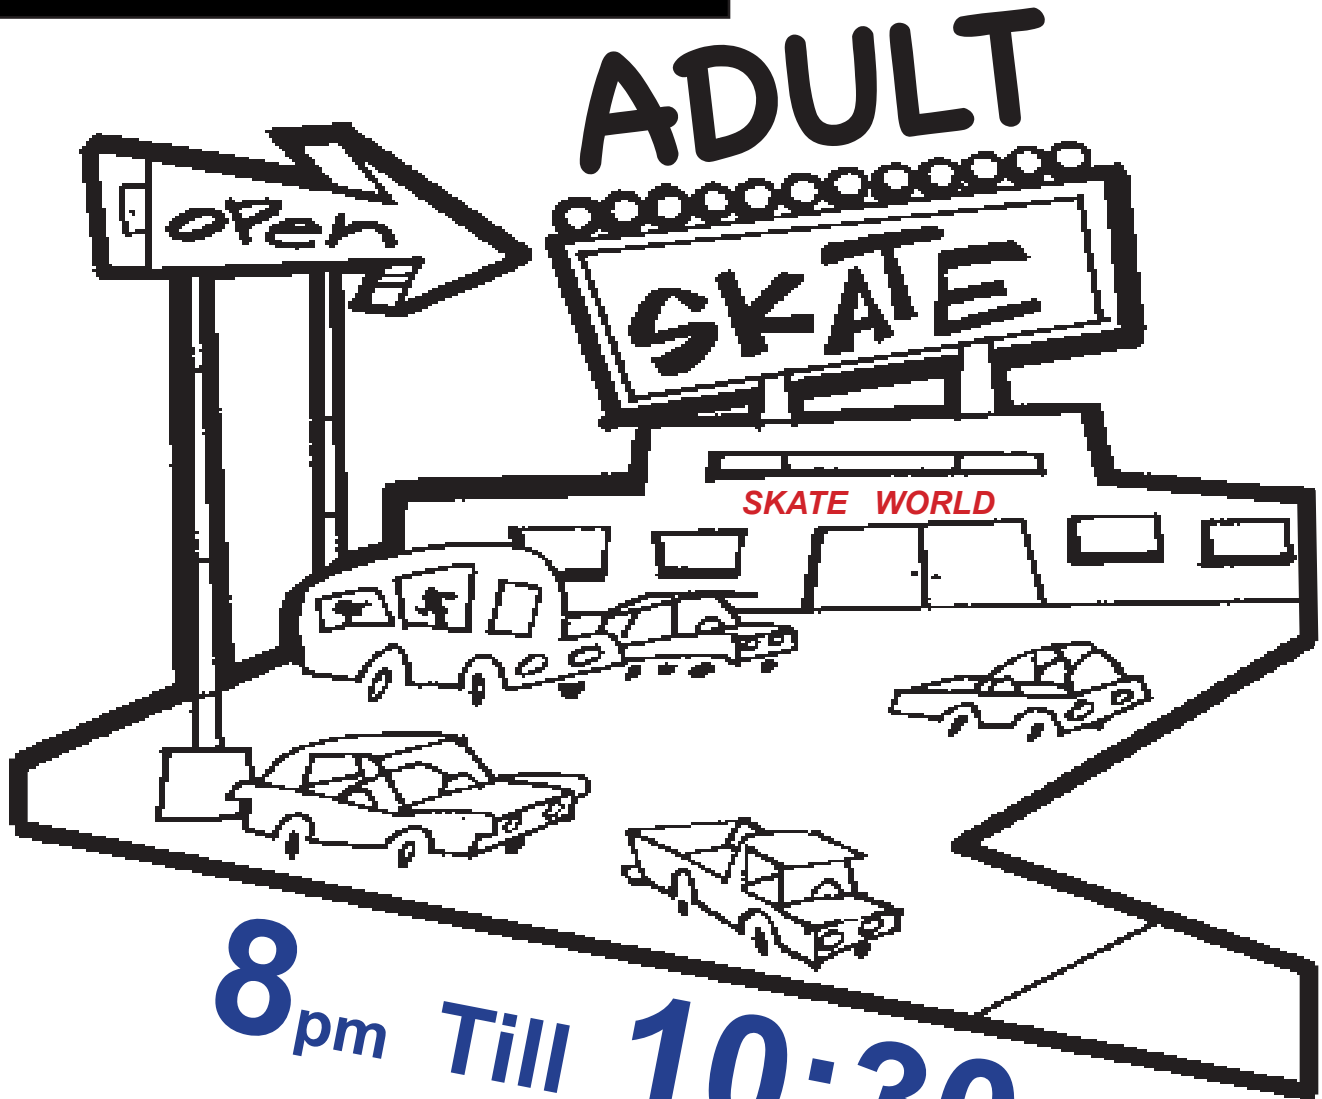

**1st THURSDAY  
EACH MONTH**

**18 & Older  
ONLY!**

**8<sub>pm</sub> Till 10:30<sub>pm</sub>**

***Enjoy the Sounds***

***\*Old School! \*Classic Rock! \*Disco!  
Without Kids!***

**SKATE WORLD**

I-35 & Shawnee Mission Parkway